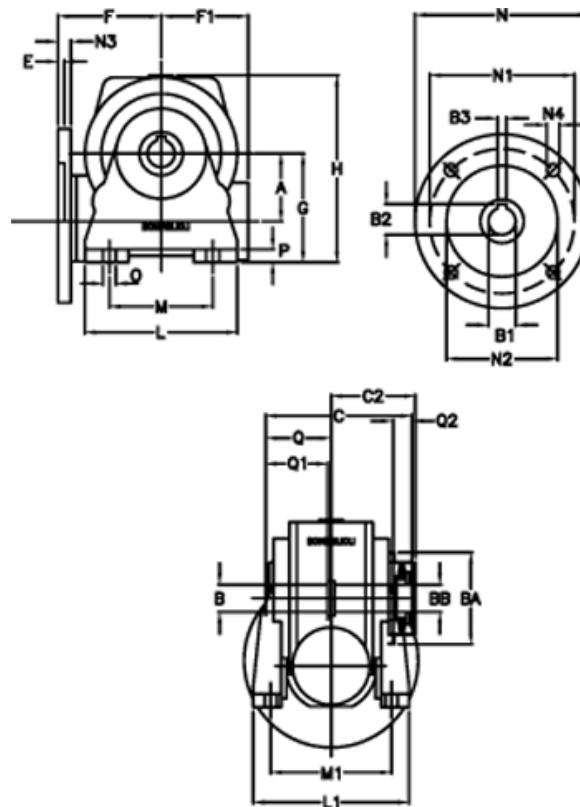

Article number: 390204904512316

Description: Worm Gear with Torque Limiter
VF 49-L1-N-45 P63B14

Measures

a = 49.50	C2 = 63,5	L1 = 124	O = 8.5
B = 25	Description = VF 49N-xx-63B14	m = 63	P = 12
B1 E7 = 11	E = 3.0	M1 = 98.5	Q = 51.0
B2 = 12.8	F = 70	N = 90	Q1 = 41
B3 H9 = 4	F1 = 63	N1 = 75	Q2 = 15
BA = 63	g = 82	N2 = 60	
BB H7 = 14	H = 138.0	N3 = 7.0	
C = 105	L = 110	N4 = 6	